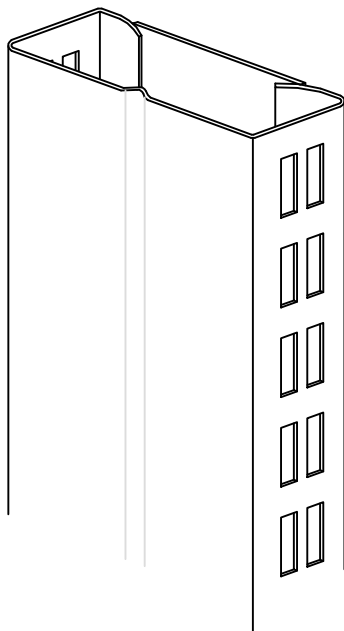

Upright details