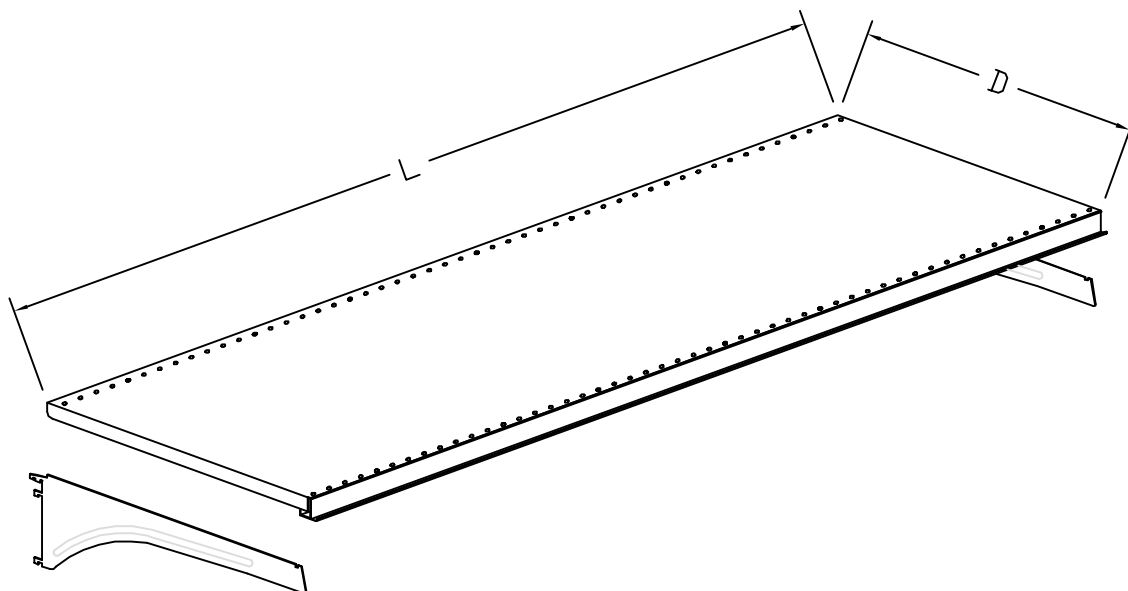

# Standard dimensions for shelving

## Upright details

## Base shelf with label holder

L	D
1000mm	400mm
1000mm	450mm
1000mm	500mm
1000mm	600mm
1200mm	400mm
1200mm	450mm
1200mm	500mm
1200mm	600mm

## Shelf with label holder & brackets (2 positions)

L	D
1000mm	400mm
1000mm	450mm
1000mm	500mm
1000mm	600mm
1200mm	400mm
1200mm	450mm
1200mm	500mm
1200mm	600mm