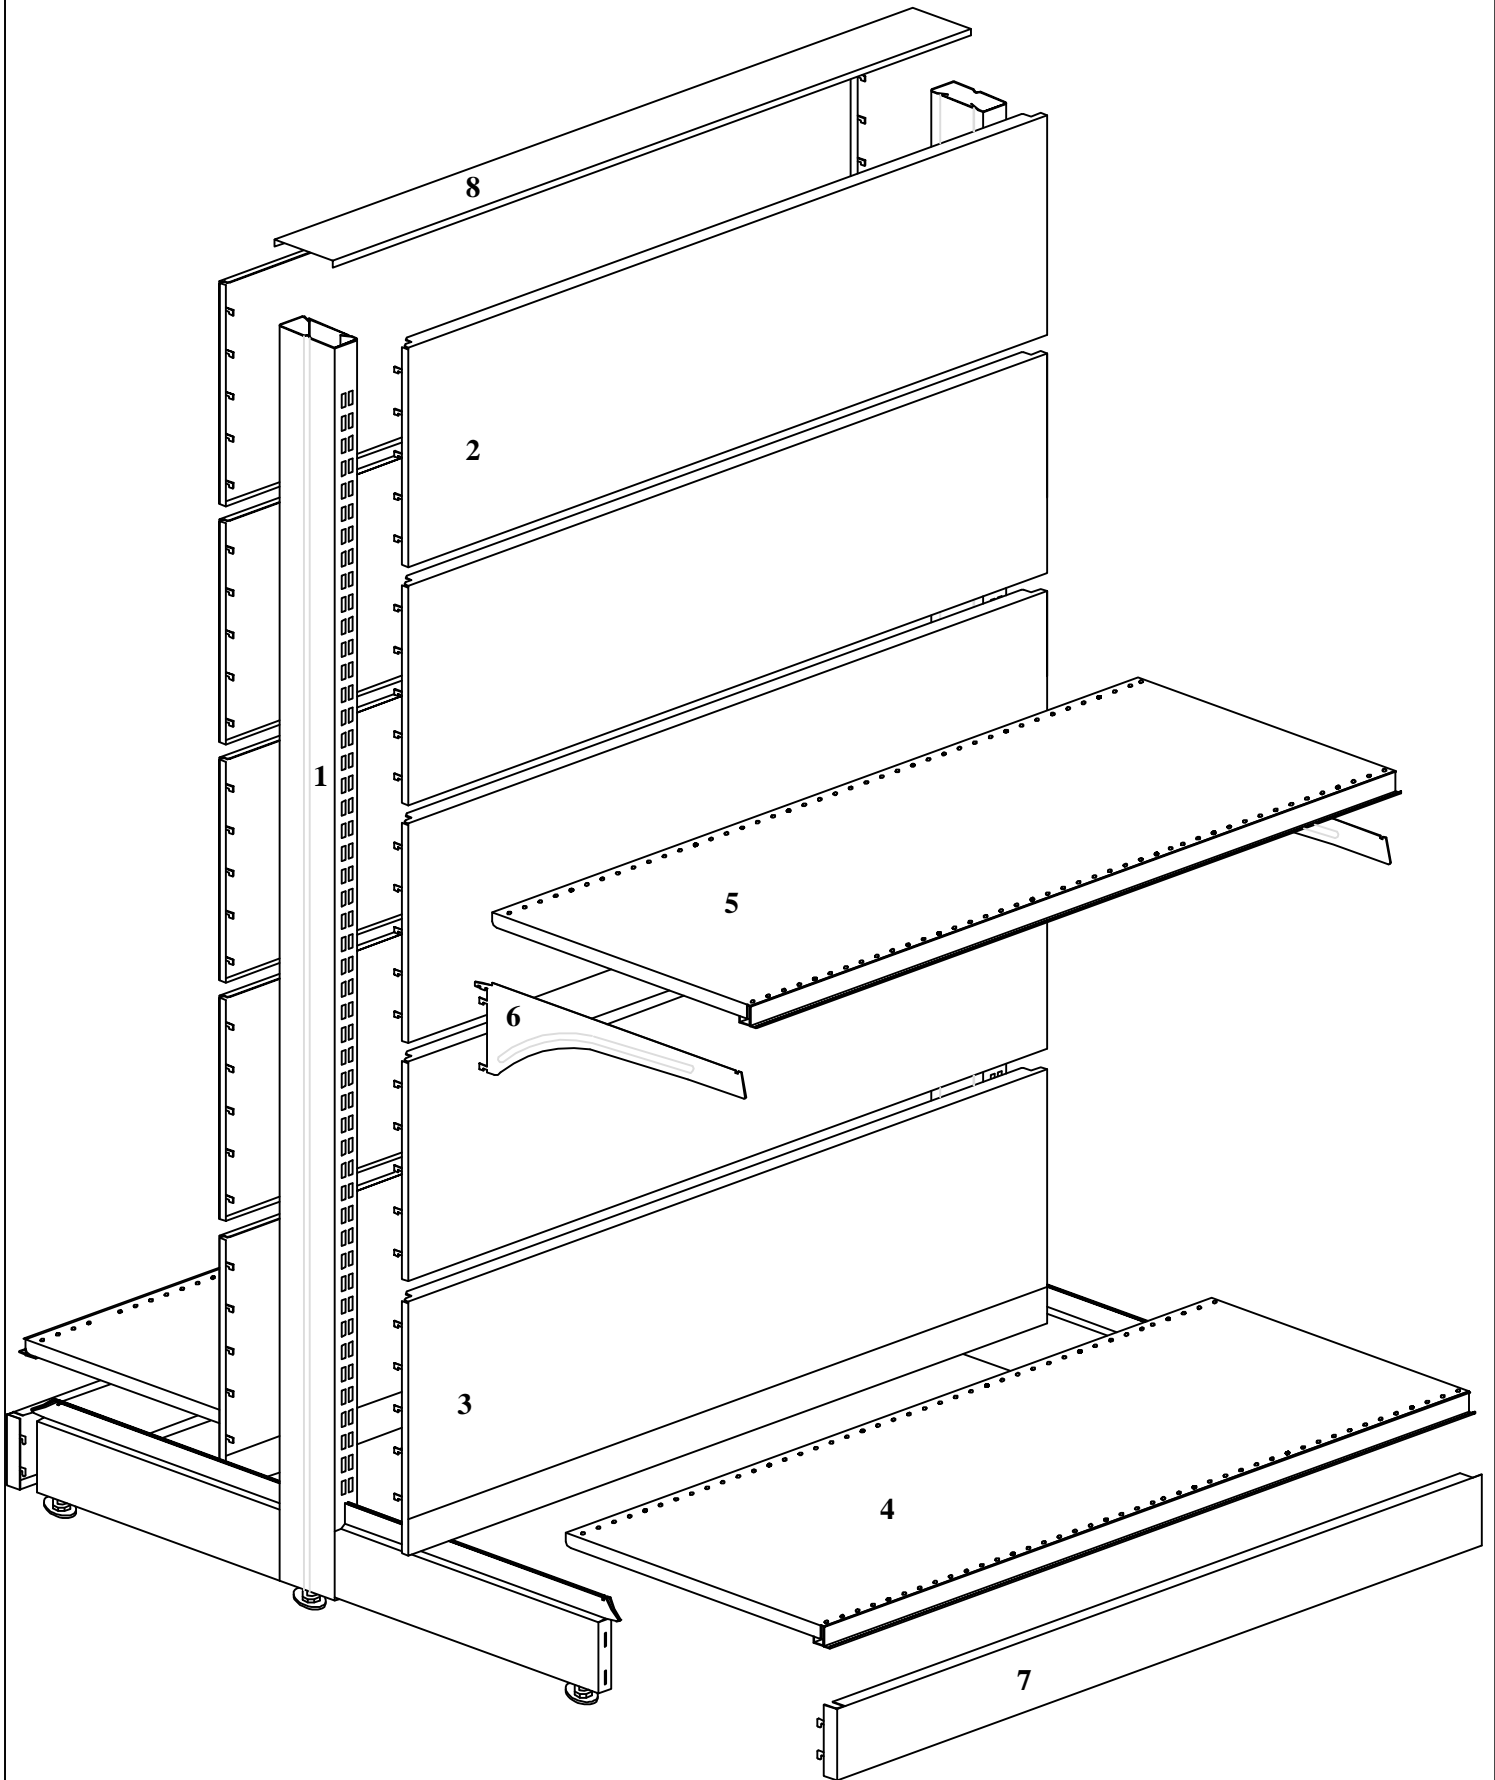

# Basic Wall Gondola composition

- |          |                       |          |                        |
|----------|-----------------------|----------|------------------------|
| <b>1</b> | - Upright             | <b>5</b> | - Upper Shelf          |
| <b>2</b> | - Back Panel          | <b>6</b> | - Bracket              |
| <b>3</b> | - Extended Back Panel | <b>7</b> | - Kickplate (Optional) |
| <b>4</b> | - Bottom Shelf        | <b>8</b> | - Top Cover (Optional) |

# Basic Island Gondola composition

- 1 - Upright**
- 2 - Back Panel**
- 3 - Extended Back Panel**
- 4 - Bottom Shelf**

- 5 - Upper Shelf**
- 6 - Bracket**
- 7 - Kickplate (Optional)**
- 8 - Top Cover (Optional)**

# Basic End Gondola composition

- |                             |                                     |
|-----------------------------|-------------------------------------|
| <b>1</b> - Upright          | <b>5</b> - Upper Shelf              |
| <b>2</b> - Back Panel       | <b>6</b> - Bracket                  |
| <b>3</b> - Joint Back Panel | <b>7</b> - Kick Plate (Optional)    |
| <b>4</b> - Bottom Shelf     | <b>8</b> - End Top Cover (Optional) |

## Shelf with label holder & brackets (2 positions)

L	D
1000mm	400mm
1000mm	450mm
1000mm	500mm
1000mm	600mm
1200mm	400mm
1200mm	450mm
1200mm	500mm
1200mm	600mm