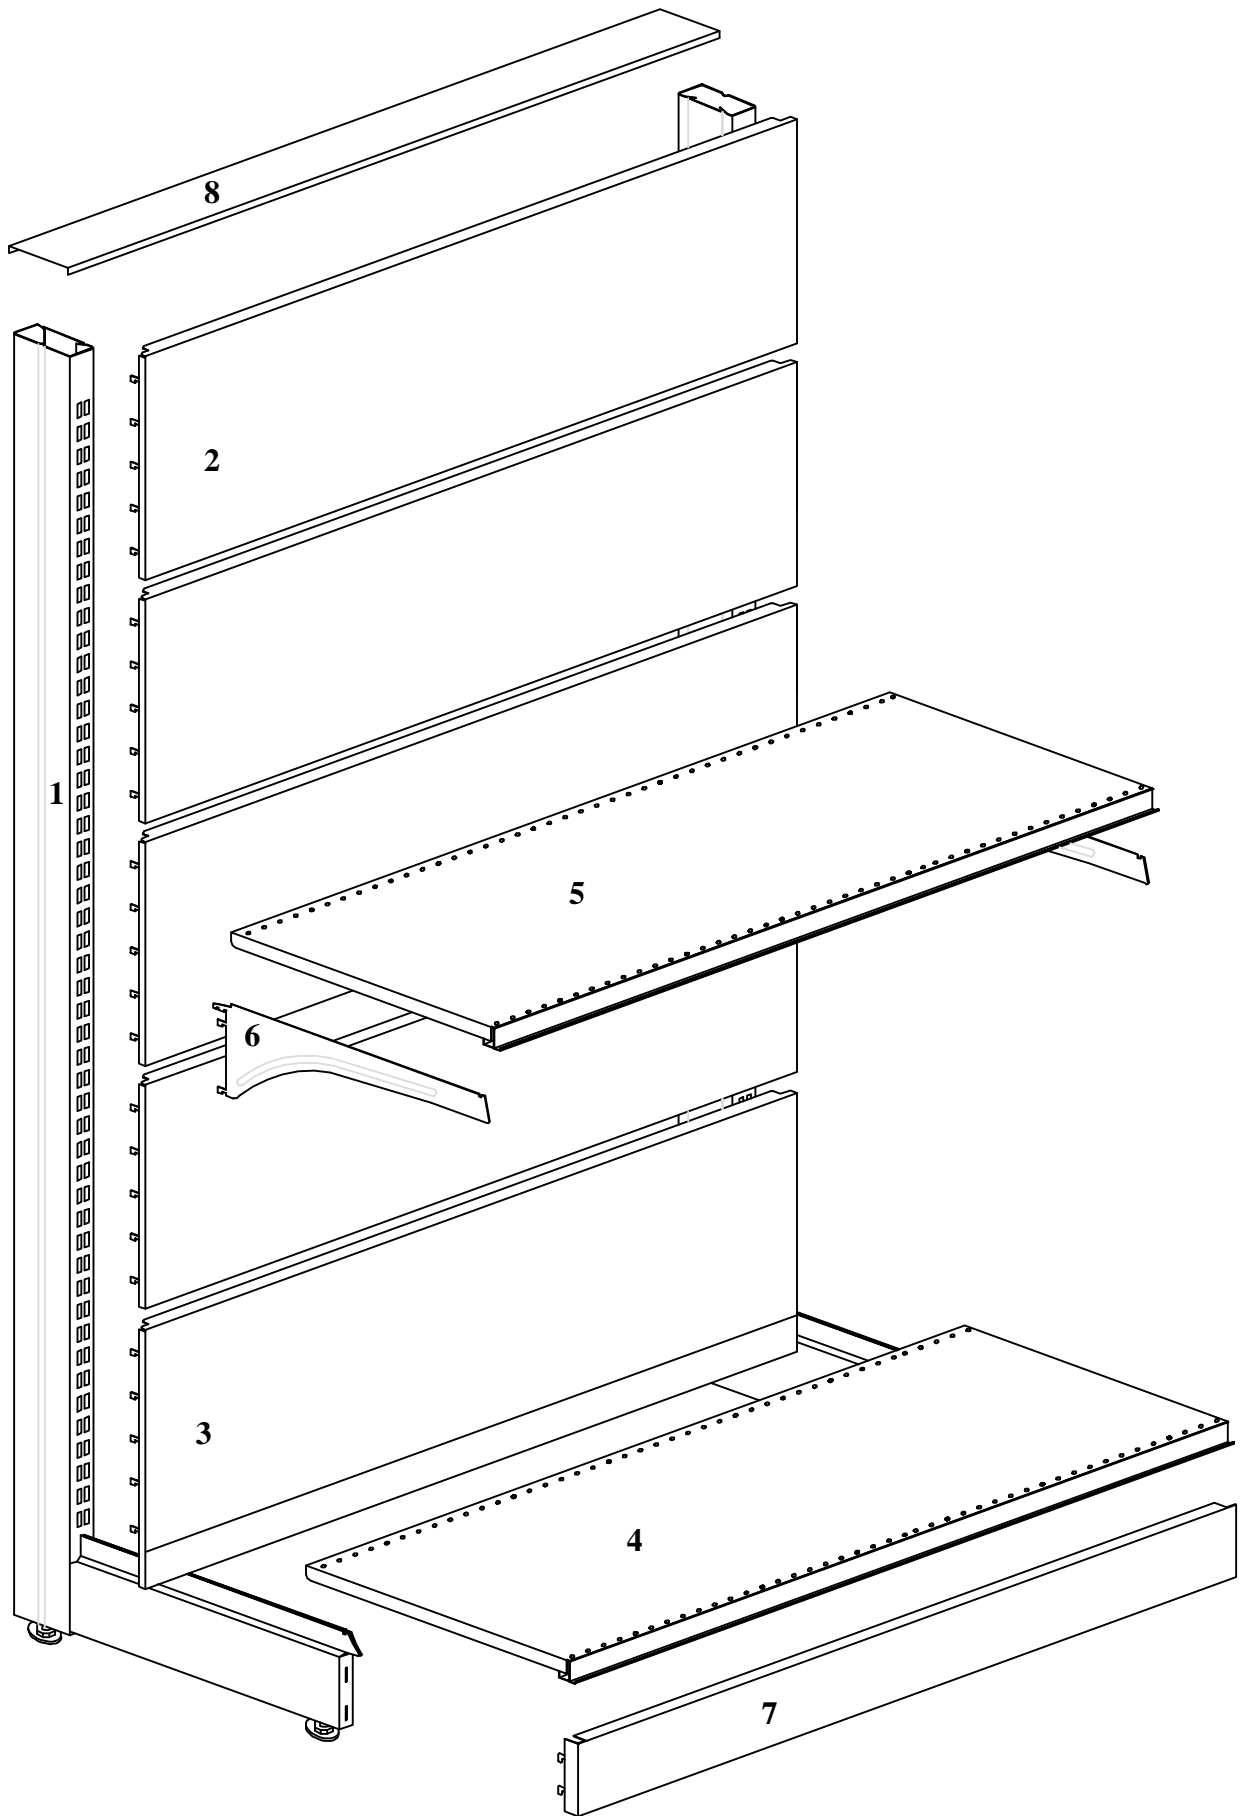

# Basic Wall Gondola composition

- |          |                       |          |                        |
|----------|-----------------------|----------|------------------------|
| <b>1</b> | - Upright             | <b>5</b> | - Upper Shelf          |
| <b>2</b> | - Back Panel          | <b>6</b> | - Bracket              |
| <b>3</b> | - Extended Back Panel | <b>7</b> | - Kickplate (Optional) |
| <b>4</b> | - Bottom Shelf        | <b>8</b> | - Top Cover (Optional) |

# Basic Island Gondola composition

- 1 - Upright**
- 2 - Back Panel**
- 3 - Extended Back Panel**
- 4 - Bottom Shelf**

- 5 - Upper Shelf**
- 6 - Bracket**
- 7 - Kickplate (Optional)**
- 8 - Top Cover (Optional)**

# Basic End Gondola composition

- |                             |                                     |
|-----------------------------|-------------------------------------|
| <b>1</b> - Upright          | <b>5</b> - Upper Shelf              |
| <b>2</b> - Back Panel       | <b>6</b> - Bracket                  |
| <b>3</b> - Joint Back Panel | <b>7</b> - Kick Plate (Optional)    |
| <b>4</b> - Bottom Shelf     | <b>8</b> - End Top Cover (Optional) |

## Shelf with label holder & brackets (2 positions)

L	D
1000mm	400mm
1000mm	450mm
1000mm	500mm
1000mm	600mm
1200mm	400mm
1200mm	450mm
1200mm	500mm
1200mm	600mm