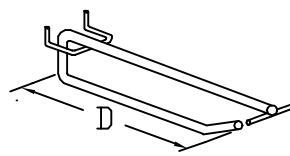

Hook with label holder for Gondola End Side Stand