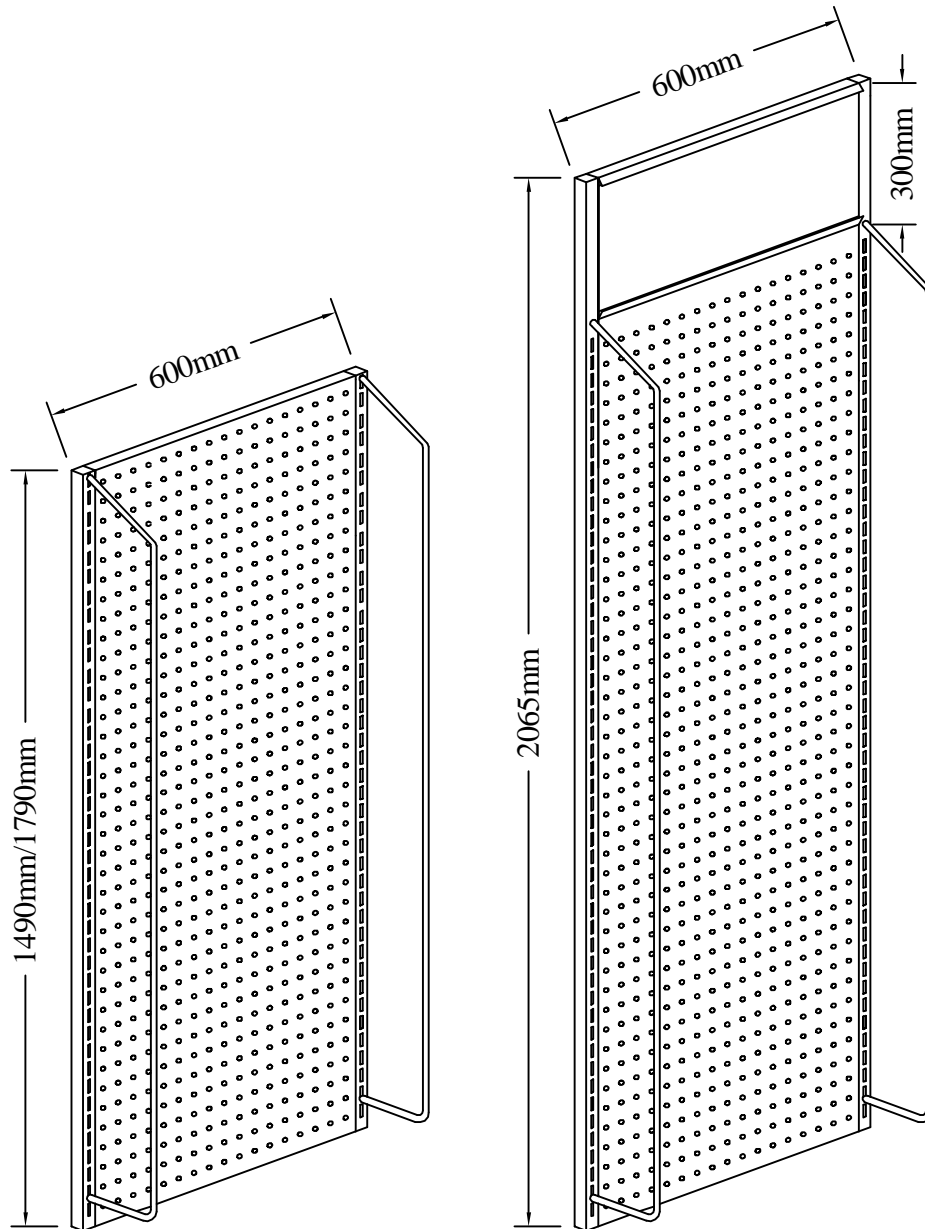

Gondola End Side Stand