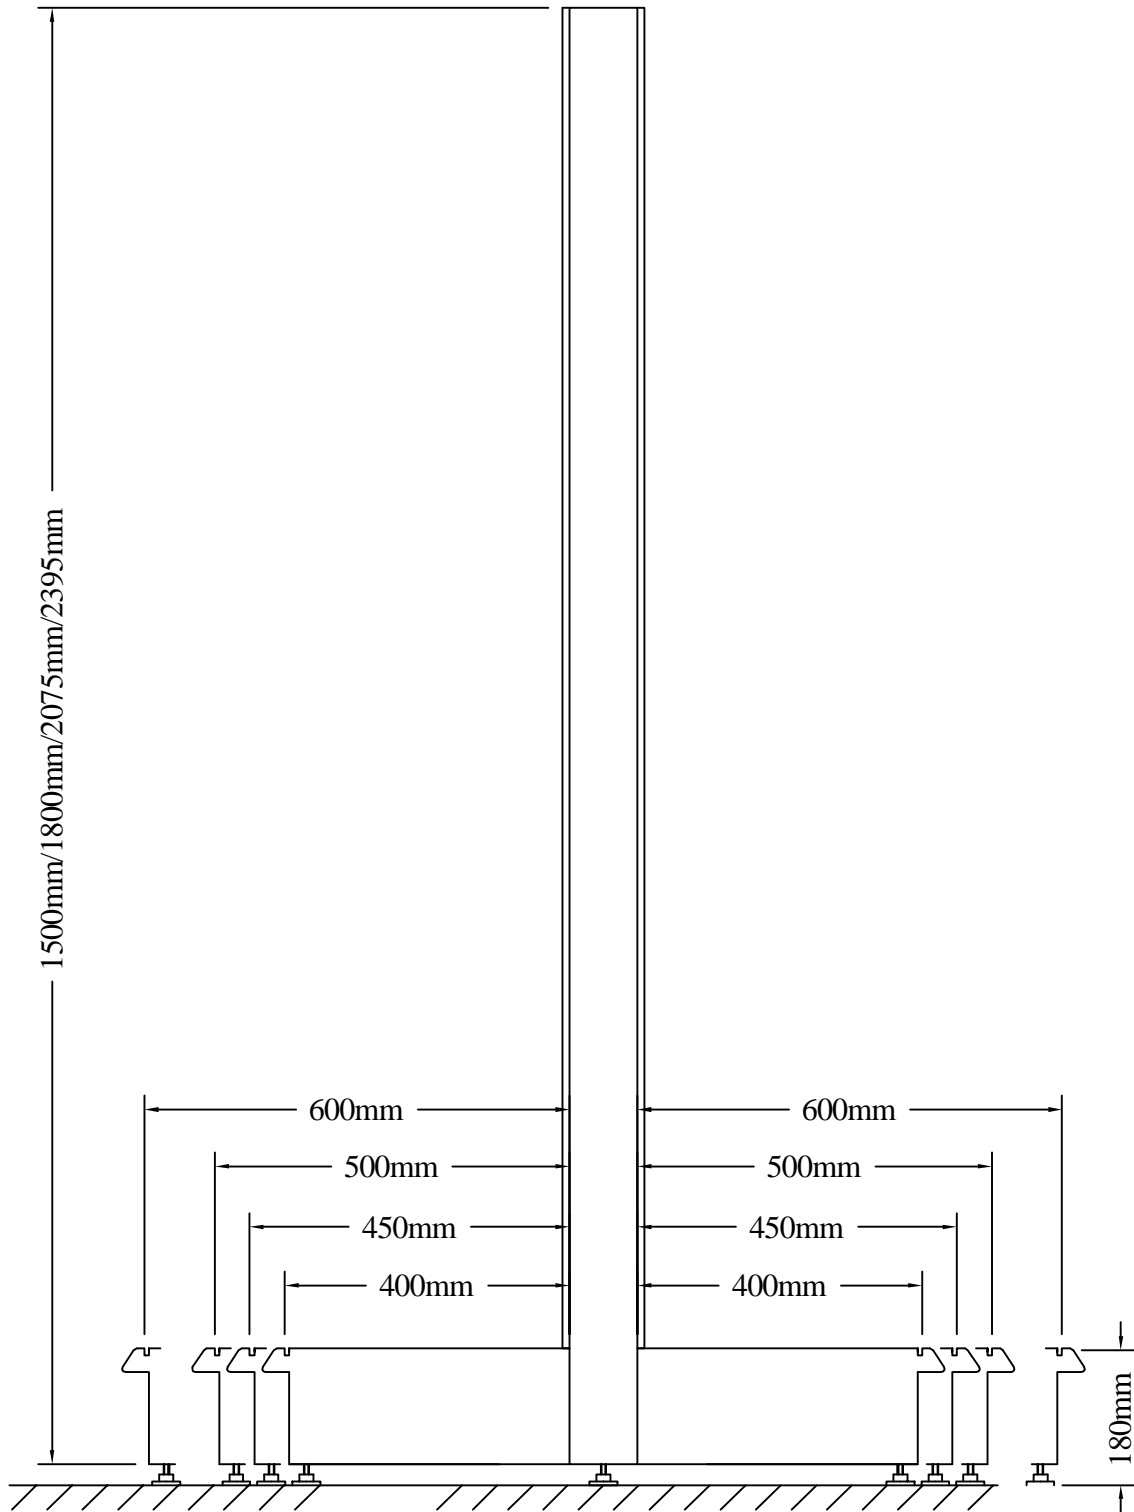

# Standard dimensions for Wall Gondola

# Standard dimensions for shelving

## Base shelf with label holder

L	D
1000mm	400mm
1000mm	450mm
1000mm	500mm
1000mm	600mm
1200mm	400mm
1200mm	450mm
1200mm	500mm
1200mm	600mm

## Shelf with label holder & brackets (2 positions)

L	D
1000mm	400mm
1000mm	450mm
1000mm	500mm
1000mm	600mm
1200mm	400mm
1200mm	450mm
1200mm	500mm
1200mm	600mm