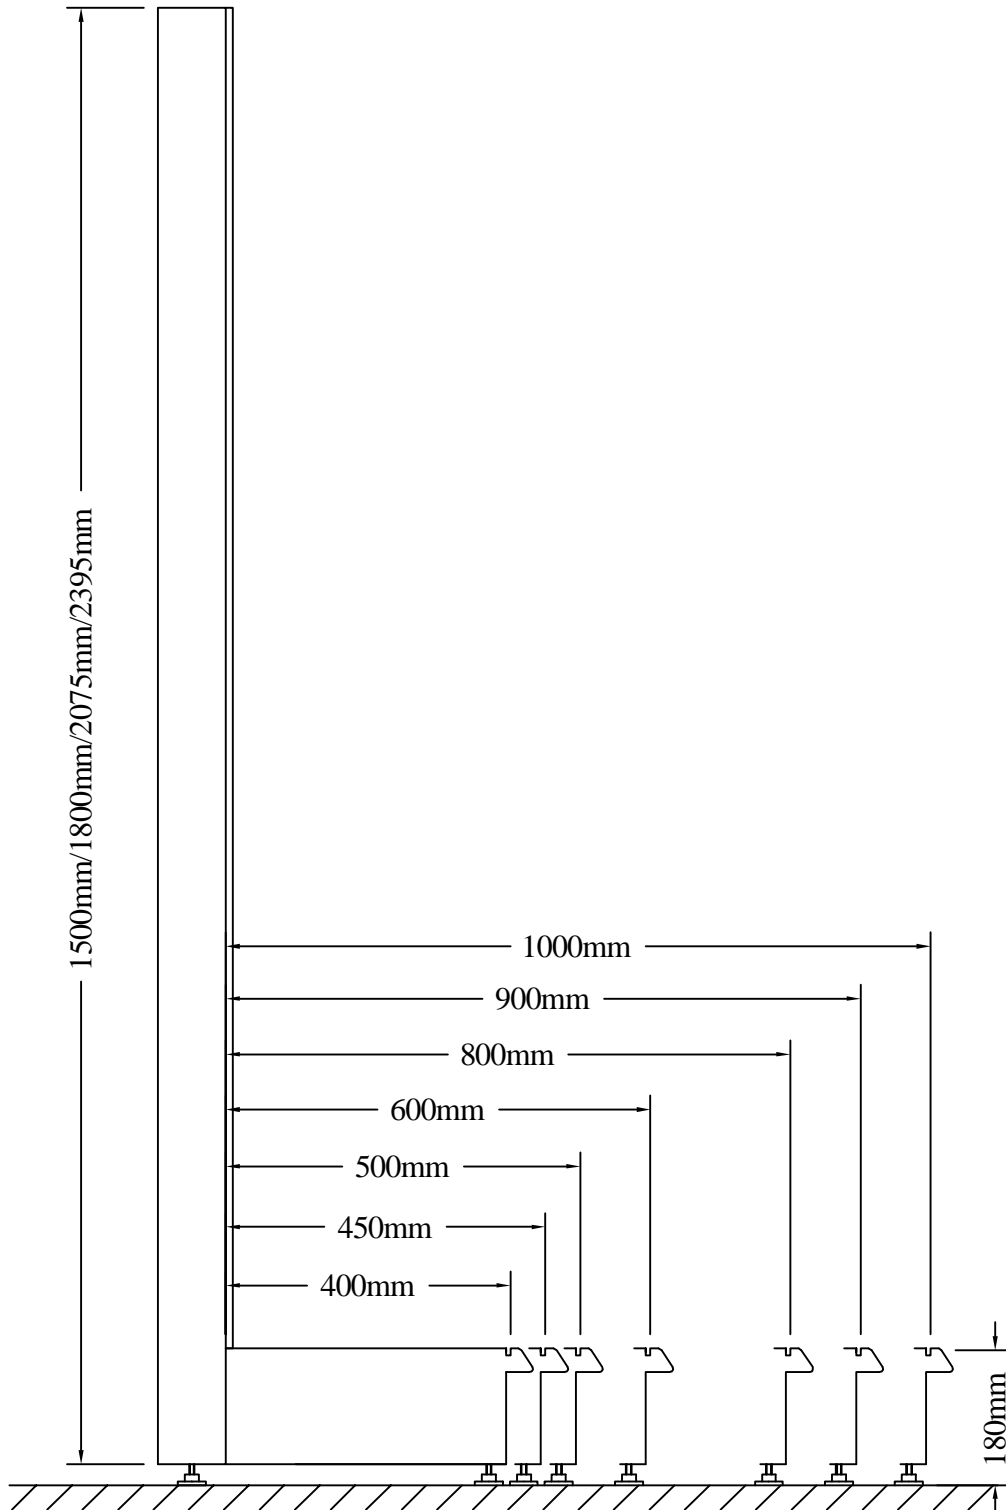

# Standard dimensions for Wall Gondola

# Standard dimensions for shelving

## Base shelf with label holder

L	D
1000mm	400mm
1000mm	450mm
1000mm	500mm
1000mm	600mm
1200mm	400mm
1200mm	450mm
1200mm	500mm
1200mm	600mm

## Shelf with label holder & brackets (2 positions)

L	D
1000mm	400mm
1000mm	450mm
1000mm	500mm
1000mm	600mm
1200mm	400mm
1200mm	450mm
1200mm	500mm
1200mm	600mm