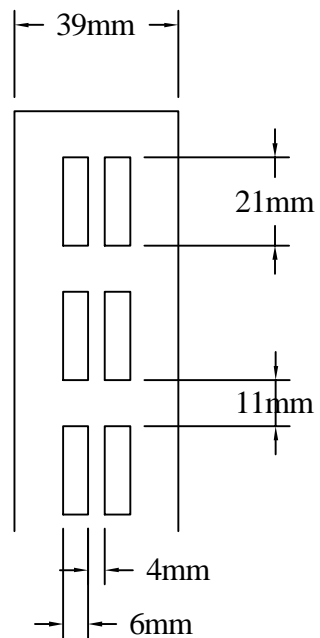

# Standard dimensions for Wall Gondola

# Standard dimensions for Island Gondola

# Standard dimensions for shelving

## Base shelf with label holder

L	D
1000mm	400mm
1000mm	450mm
1000mm	500mm
1000mm	600mm
1200mm	400mm
1200mm	450mm
1200mm	500mm
1200mm	600mm