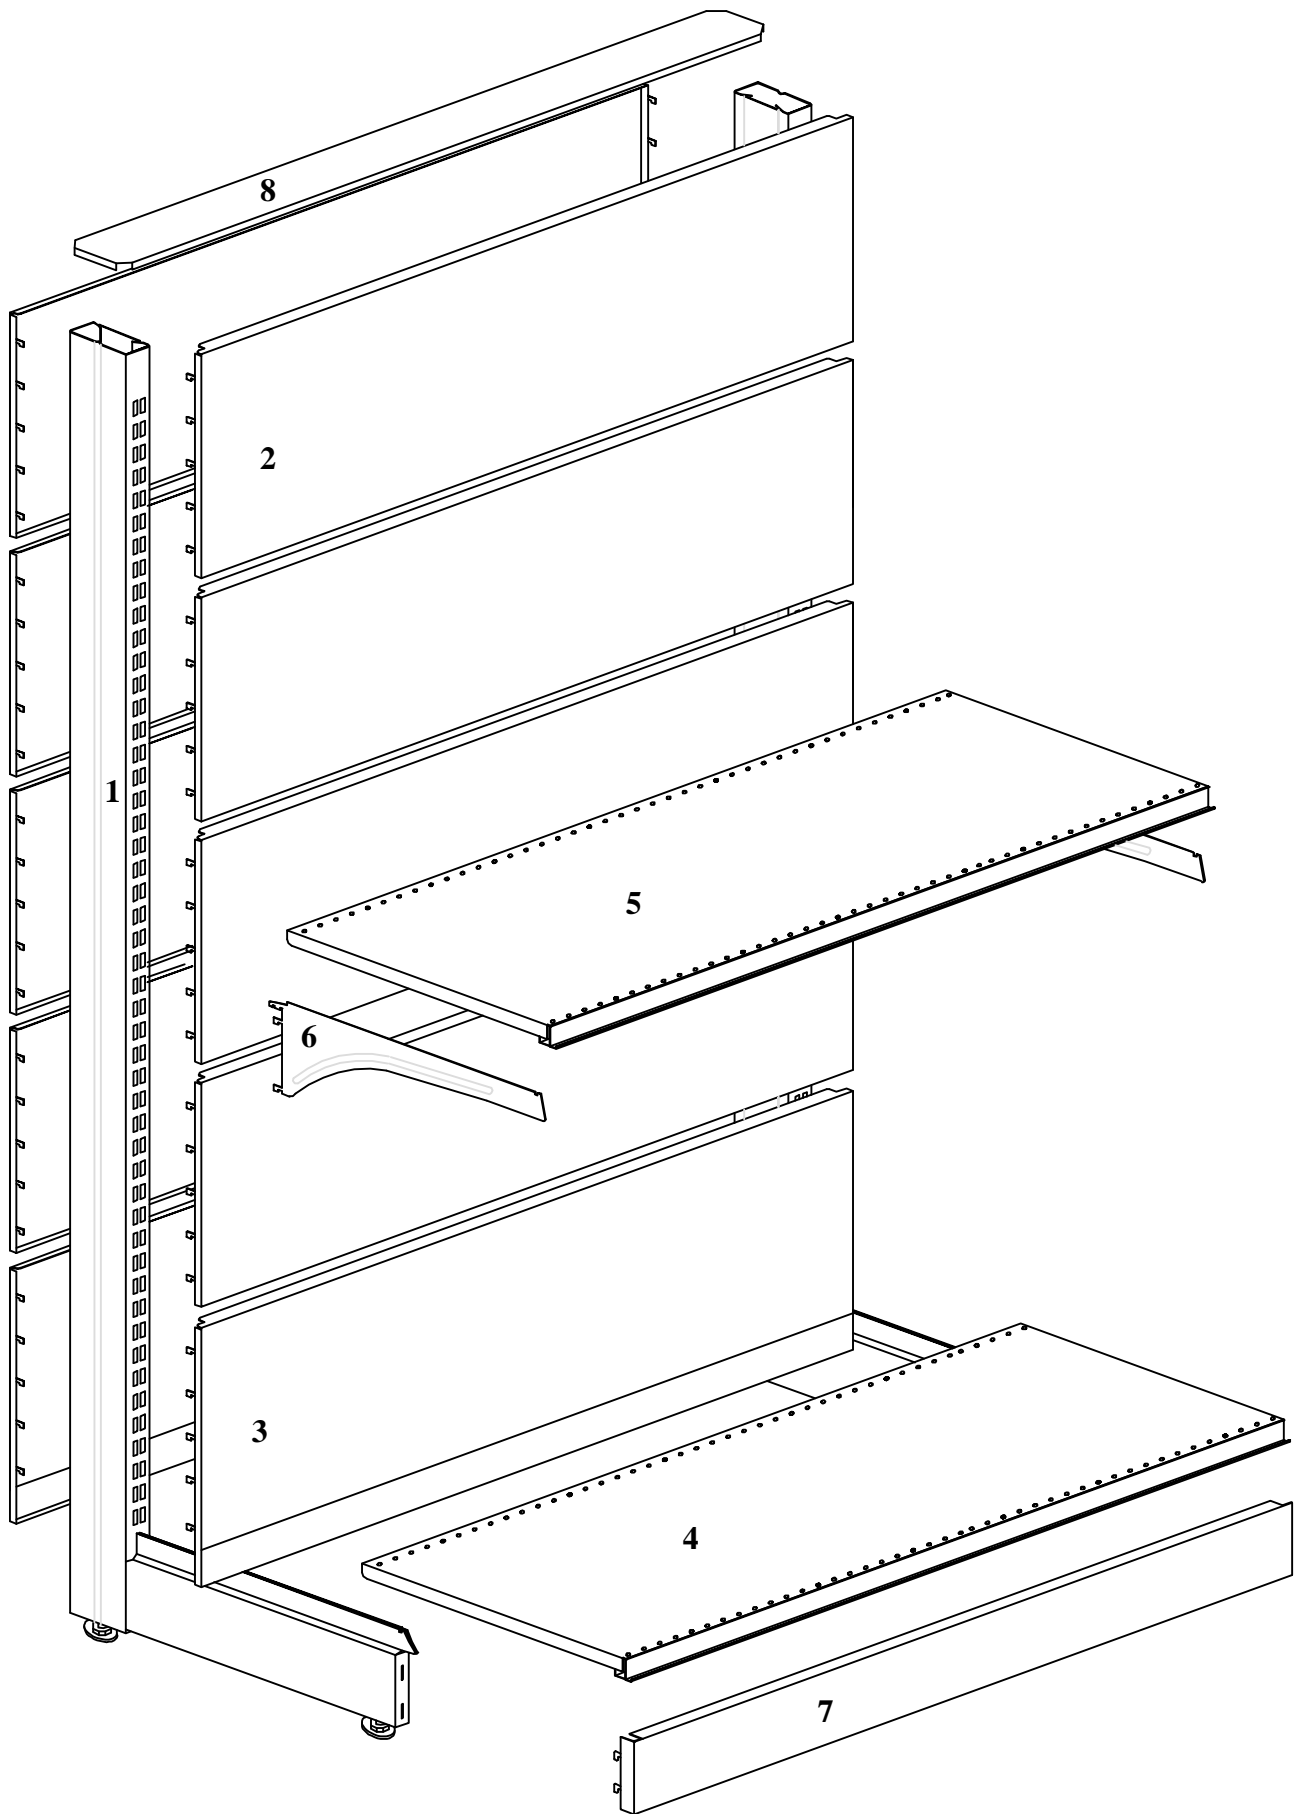

# Basic Wall Gondola composition

- |          |                       |          |                        |
|----------|-----------------------|----------|------------------------|
| <b>1</b> | - Upright             | <b>5</b> | - Upper Shelf          |
| <b>2</b> | - Back Panel          | <b>6</b> | - Bracket              |
| <b>3</b> | - Extended Back Panel | <b>7</b> | - Kickplate (Optional) |
| <b>4</b> | - Bottom Shelf        | <b>8</b> | - Top Cover (Optional) |

# Basic Island Gondola composition

- 1 - Upright**
- 2 - Back Panel**
- 3 - Extended Back Panel**
- 4 - Bottom Shelf**

- 5 - Upper Shelf**
- 6 - Bracket**
- 7 - Kickplate (Optional)**
- 8 - Top Cover (Optional)**

# Basic End Gondola composition

- |                             |                                     |
|-----------------------------|-------------------------------------|
| <b>1</b> - Upright          | <b>5</b> - Upper Shelf              |
| <b>2</b> - Back Panel       | <b>6</b> - Bracket                  |
| <b>3</b> - Joint Back Panel | <b>7</b> - Kick Plate (Optional)    |
| <b>4</b> - Bottom Shelf     | <b>8</b> - End Top Cover (Optional) |

## Shelf with label holder & brackets (2 positions)

L	D
1000mm	400mm
1000mm	450mm
1000mm	500mm
1000mm	600mm
1200mm	400mm
1200mm	450mm
1200mm	500mm
1200mm	600mm