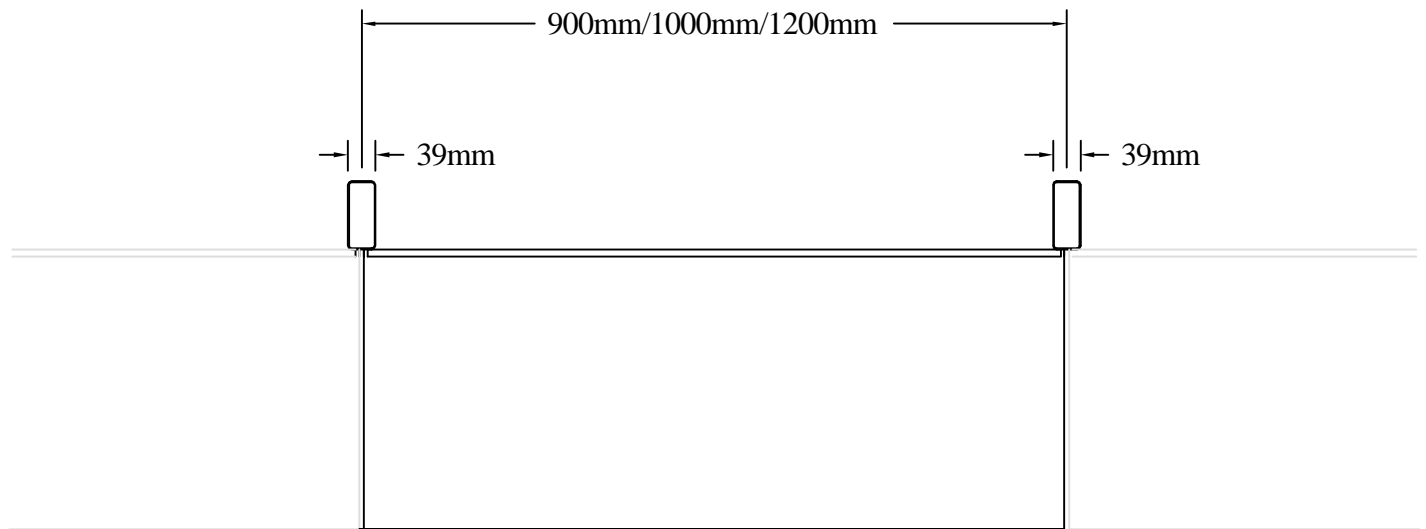

# Standard dimensions for Wall Gondola

# Standard dimensions for shelving

## Base shelf with label holder

L	D
1000mm	400mm
1000mm	450mm
1000mm	500mm
1000mm	600mm
1200mm	400mm
1200mm	450mm
1200mm	500mm
1200mm	600mm

## Shelf with label holder & brackets (2 positions)

L	D
1000mm	400mm
1000mm	450mm
1000mm	500mm
1000mm	600mm
1200mm	400mm
1200mm	450mm
1200mm	500mm
1200mm	600mm