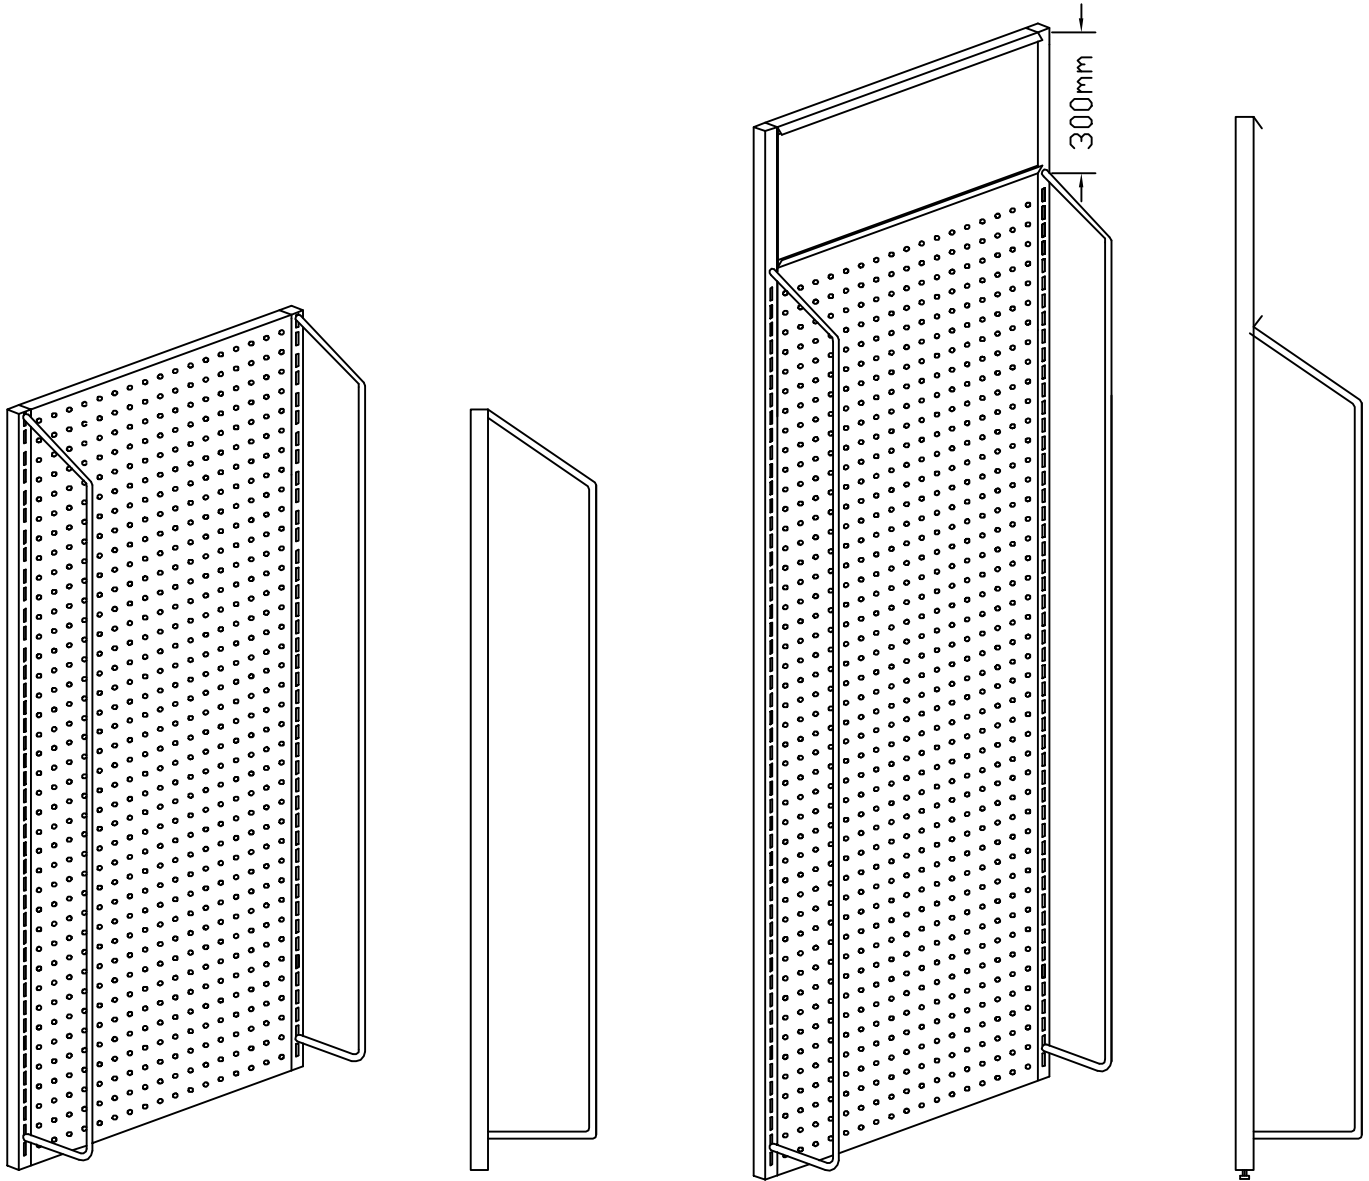

Convenience Store Gondola

Wall Gondola

Length : 36" (914mm), 48" (1219mm)

Convenience Store Gondola

Island Gondola

Length : 36" (914mm), 48" (1219mm)

Convenience Store Gondola

End Gondola

Length : 24" (610mm), 36" (914mm)

Convenience Store Gondola

Magazine Gondola

Length : 36" (914mm), 48" (1219mm)

Supermarket Gondola

End Gondola Side Stand Size to match End Gondola

Shelf with brackets for
Gondola End Side Stand

D
145mm

Hook with label holder for
Gondola End Side Stand

D
150mm