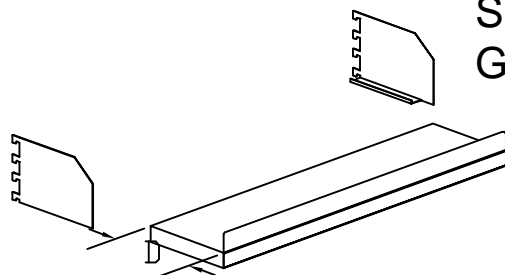

Convenience Store Gondola

Wall Gondola

Length : 36" (914mm), 48" (1219mm)

Convenience Store Gondola

Island Gondola

Length : 36" (914mm), 48" (1219mm)

Convenience Store Gondola

End Gondola

Length : 24" (610mm), 36" (914mm)

Convenience Store Gondola

Magazine Gondola

Length : 36" (914mm), 48" (1219mm)

Supermarket Gondola

End Gondola Side Stand Size to match End Gondola

Shelf with brackets for
Gondola End Side Stand

D
145mm

Hook with label holder for
Gondola End Side Stand

D
150mm