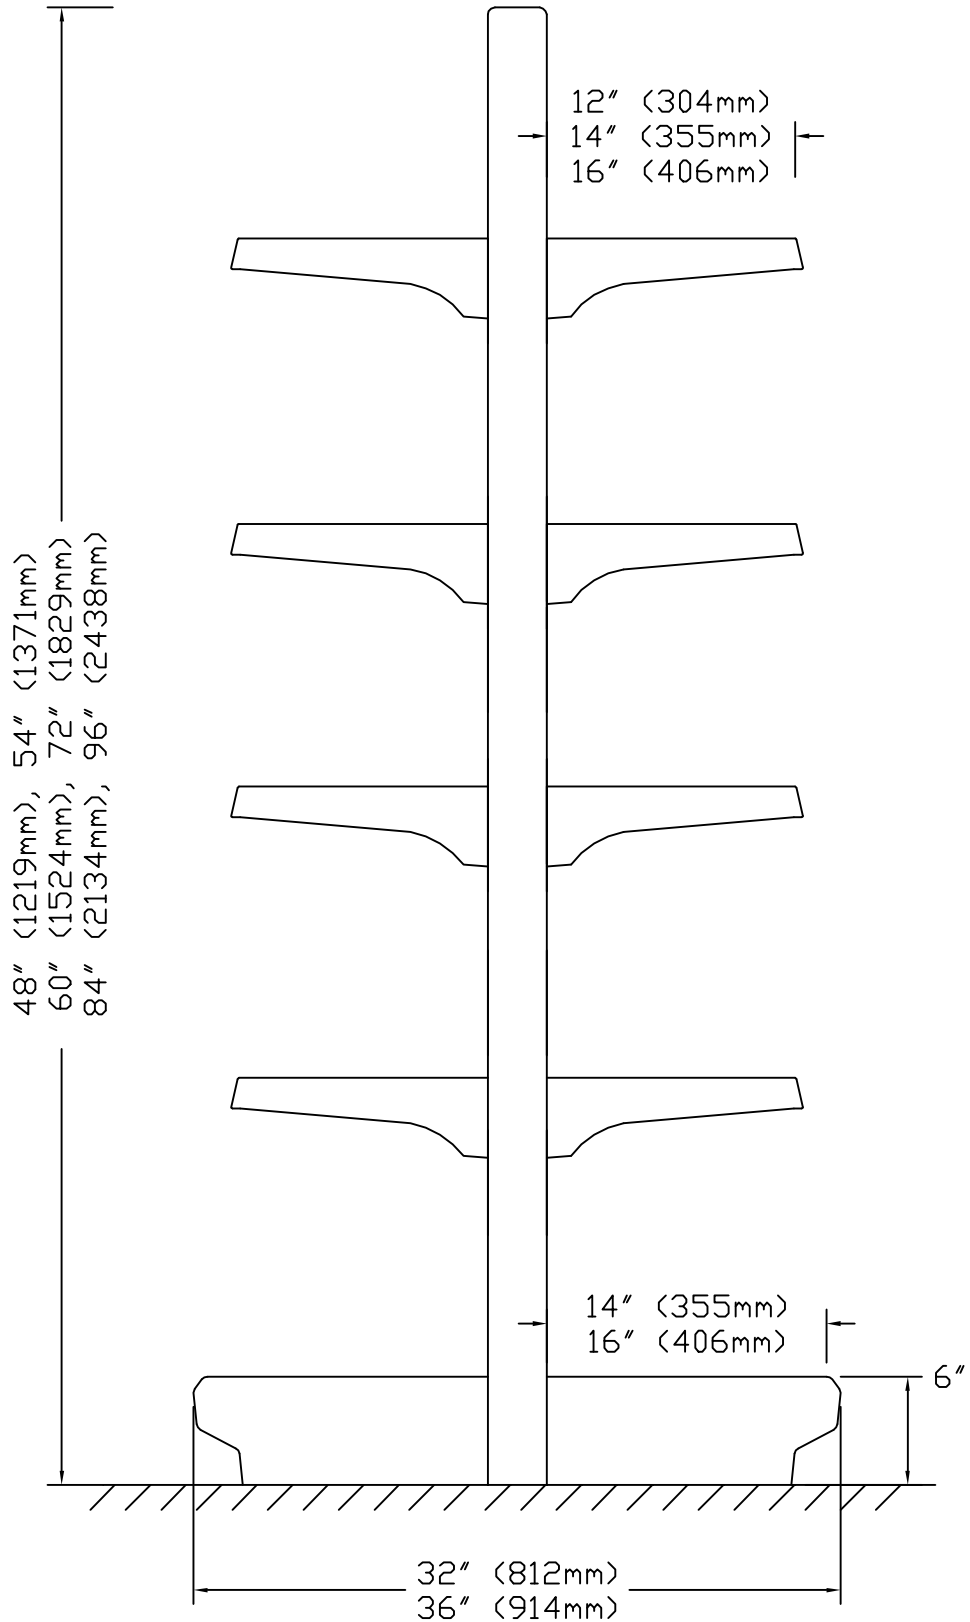

Convenience Store Gondola

Wall Gondola

Length : 36" (914mm), 48" (1219mm)

Convenience Store Gondola

Island Gondola

Length : 36" (914mm), 48" (1219mm)

Convenience Store Gondola

End Gondola

Length : 24" (610mm), 36" (914mm)

Convenience Store Gondola

Magazine Gondola

Length : 36" (914mm), 48" (1219mm)

Supermarket Gondola

End Gondola Side Stand Size to match End Gondola

Shelf with brackets for
Gondola End Side Stand

D
145mm

Hook with label holder for
Gondola End Side Stand

D
150mm