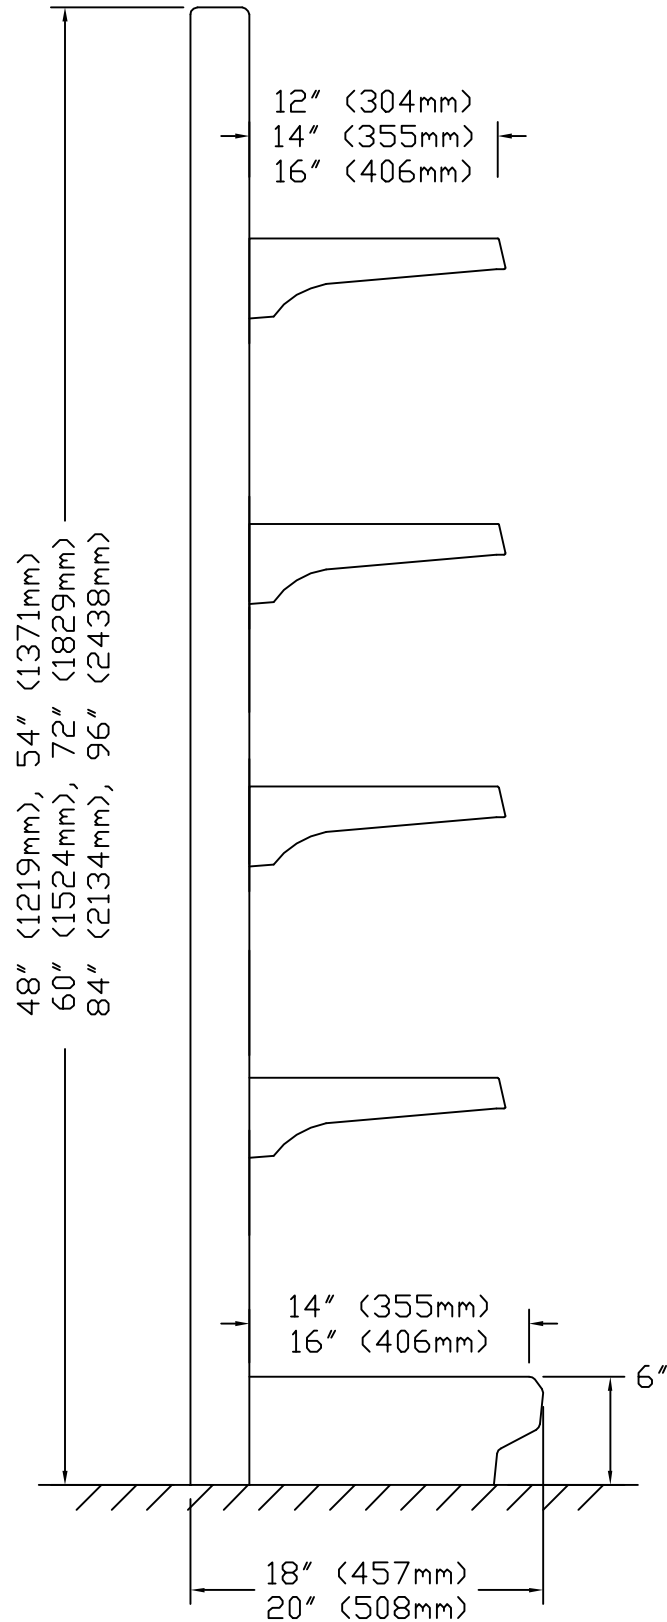

Convenience Store Gondola

Wall Gondola

Length : 36" (914mm), 48" (1219mm)

Convenience Store Gondola

Island Gondola

Length : 36" (914mm), 48" (1219mm)

Convenience Store Gondola

End Gondola

Length : 24" (610mm), 36" (914mm)

Convenience Store Gondola

Magazine Gondola

Length : 36" (914mm), 48" (1219mm)

Supermarket Gondola

End Gondola Side Stand Size to match End Gondola

Shelf with brackets for
Gondola End Side Stand

D
145mm

Hook with label holder for
Gondola End Side Stand

D
150mm