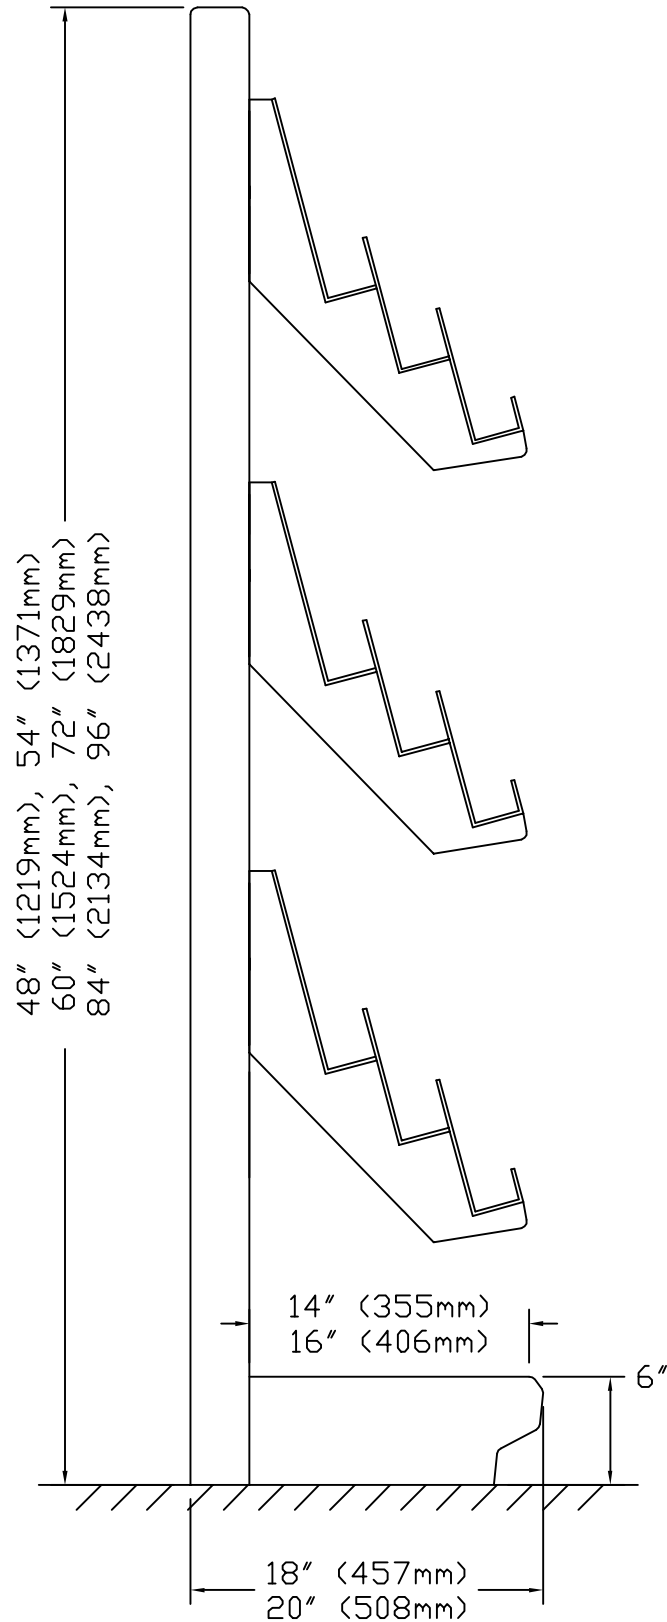

Convenience Store Gondola

Wall Gondola

Length : 36" (914mm), 48" (1219mm)

Convenience Store Gondola

Island Gondola

Length : 36" (914mm), 48" (1219mm)

Convenience Store Gondola

End Gondola

Length : 24" (610mm), 36" (914mm)

Convenience Store Gondola

Magazine Gondola

Length : 36" (914mm), 48" (1219mm)

Supermarket Gondola

End Gondola Side Stand Size to match End Gondola

Shelf with brackets for
Gondola End Side Stand

D
145mm

Hook with label holder for
Gondola End Side Stand

D
150mm