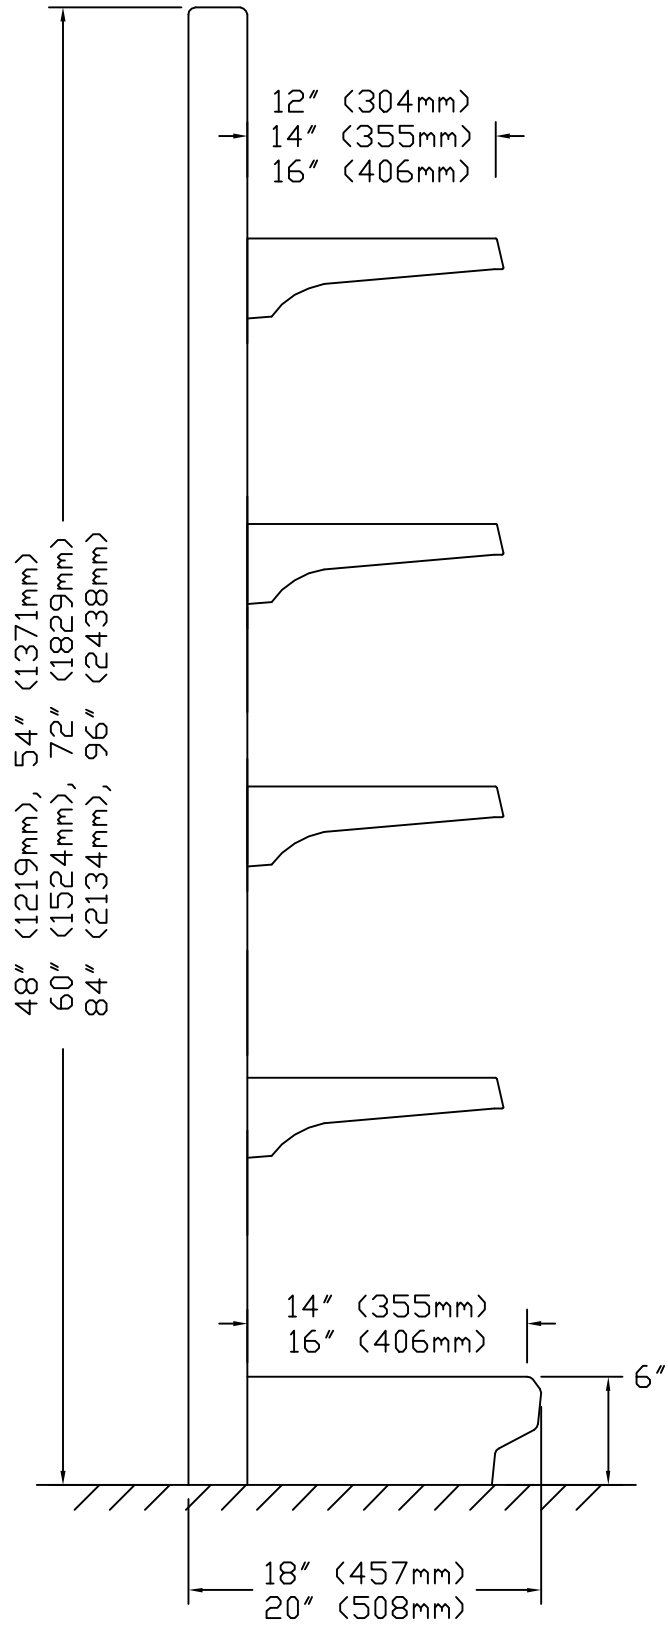

Convenience Store Gondola

Wall Gondola

Length : 36" (914mm), 48" (1219mm)

Convenience Store Gondola

Island Gondola

Length : 36" (914mm), 48" (1219mm)

Convenience Store Gondola

End Gondola

Length : 24" (610mm), 36" (914mm)

Convenience Store Gondola

Magazine Gondola

Length : 36" (914mm), 48" (1219mm)

Supermarket Gondola

End Gondola Side Stand Size to match End Gondola

Shelf with brackets for
Gondola End Side Stand

D
145mm

Hook with label holder for
Gondola End Side Stand

D
150mm